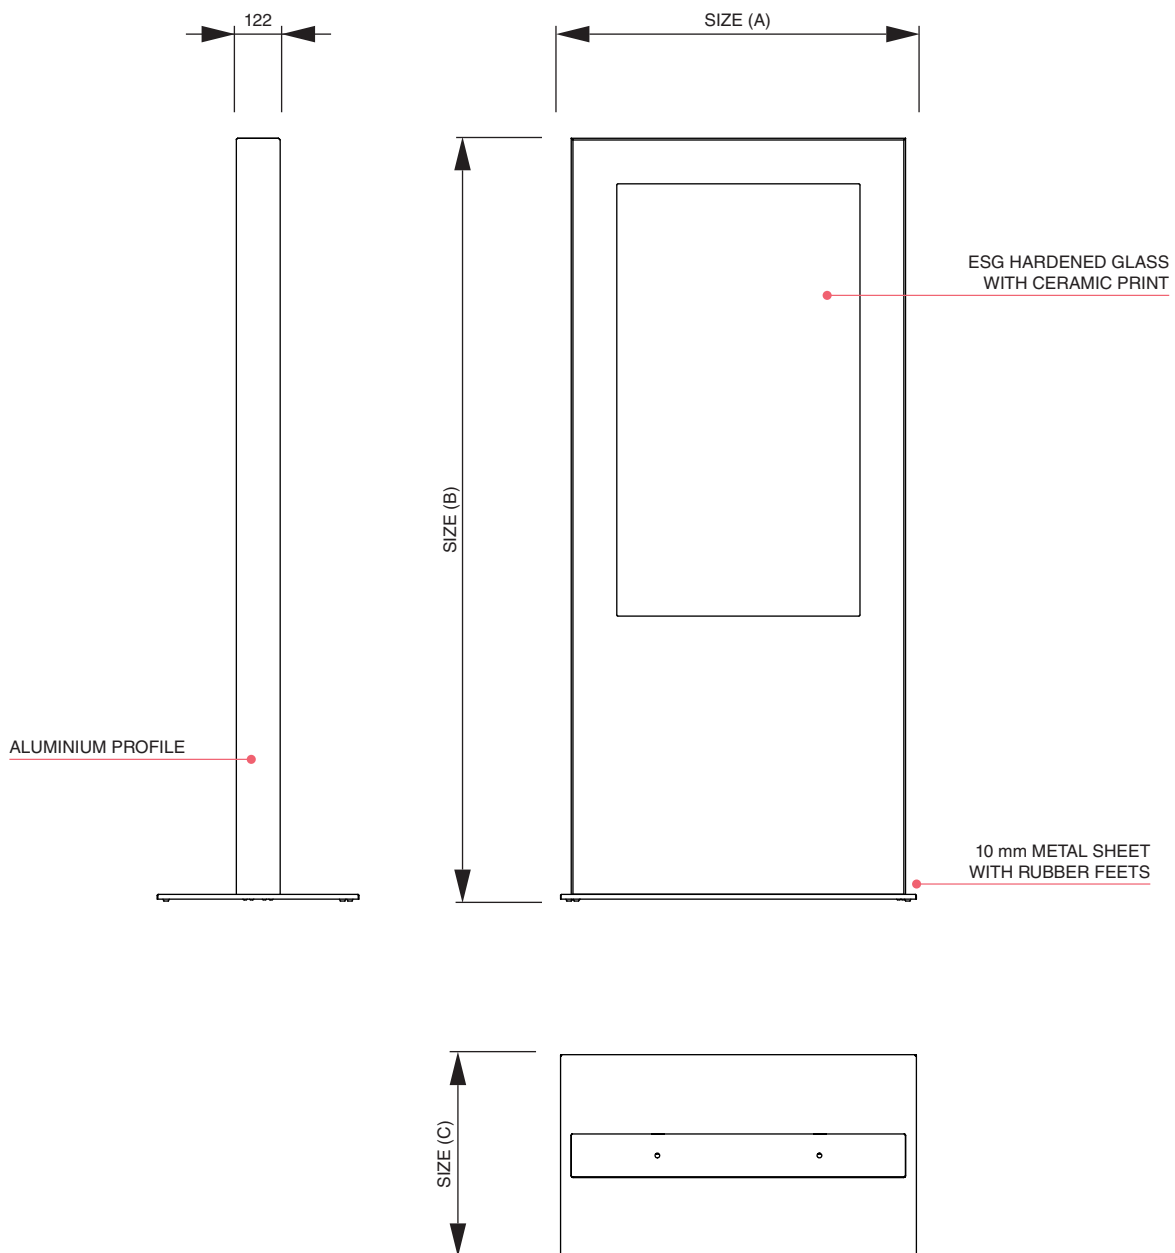

PRODUCT SHEET

Digital Totem

extremely hard eloxated frame, aluminium construction profile • front side made of toughened glass that protects the screen • secure with 2 locks • universal and simple mount for various types of screens - standard screen sizes 43" up to 82", can be supplied with a touch screen • connection to the ethernet network using RJ-45 connector, on request possible to supply the device with wifi connection or 3G/LTE modem • can be supplied with a LED backlit poster instead of the screen • production in RAL colors possible on request • maximal depth of the monitor 90mm

www.whitelightdisplay.co.uk

PRODUCT SHEET

Digital Totem

PRODUCT SHEET

Digital Totem

article code	EAN / GTIN	screen size	maximal screen depth	size (A x B x C)	net weight
DSIBTOTEM43F	-	43"	90 mm	719 x 2020 x 500 mm	75,0 kg
DSIBTOTEM46F	-	46"	90 mm	760 x 2020 x 500 mm	80,0 kg
DSIBTOTEM49F	-	49"	90 mm	789 x 2020 x 500 mm	85,0 kg
DSIBTOTEM55F	-	55"	90 mm	913 x 2120 x 550 mm	96,0 kg
DSIBTOTEM65F	-	65"	90 mm	1100 x 2220 x 600 mm	100,0 kg
DSIBTOTEM82F	-	82"	90 mm	1357 x 2505 x 600 mm	120,0 kg

article code	packing size	packing weight	pcs / pallet	weight of pallet	shipping
DSIBTOTEM43F	800 x 2170 x 1200 mm	95,0 kg	1	95,0 kg	individual
DSIBTOTEM46F	800 x 2170 x 1200 mm	100,0 kg	1	100,0 kg	individual
DSIBTOTEM49F	800 x 2170 x 1200 mm	105,0 kg	1	105,0 kg	individual
DSIBTOTEM55F	800 x 2270 x 1200 mm	116,0 kg	1	116,0 kg	individual
DSIBTOTEM65F	800 x 2370 x 1200 mm	120,0 kg	1	120,0 kg	individual
DSIBTOTEM82F	800 x 2655 x 1200 mm	140,0 kg	1	140,0 kg	individual